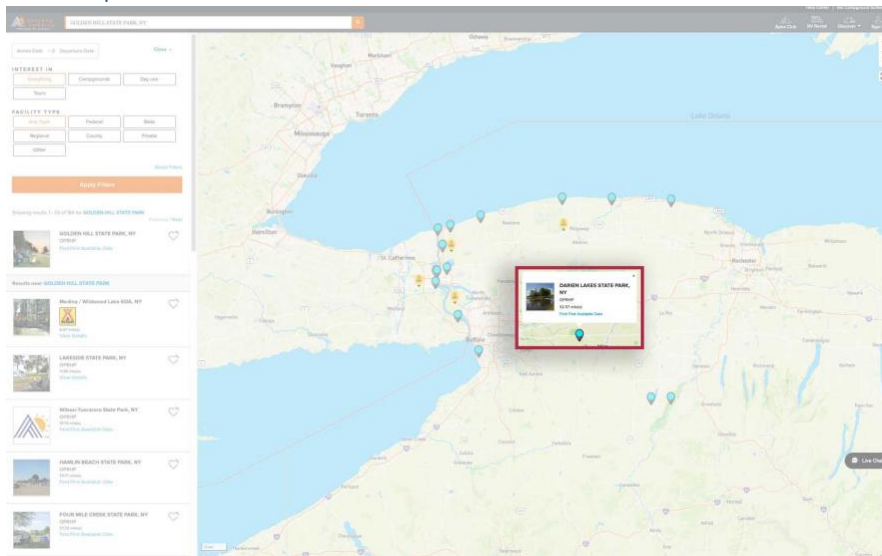

How to Find Nearby Campgrounds

The search results automatically provide the specific location requested, as well as results nearby. You may view the listing or map feature on the right side (desktop) of the search results or select the link at the top of the search results (mobile). All the results appear with a marker on the map. Tap on any marker on the map to see a pop-up summary. If interested, click on the pop-up to be taken to the facility page for further details.

Desktop

Mobile